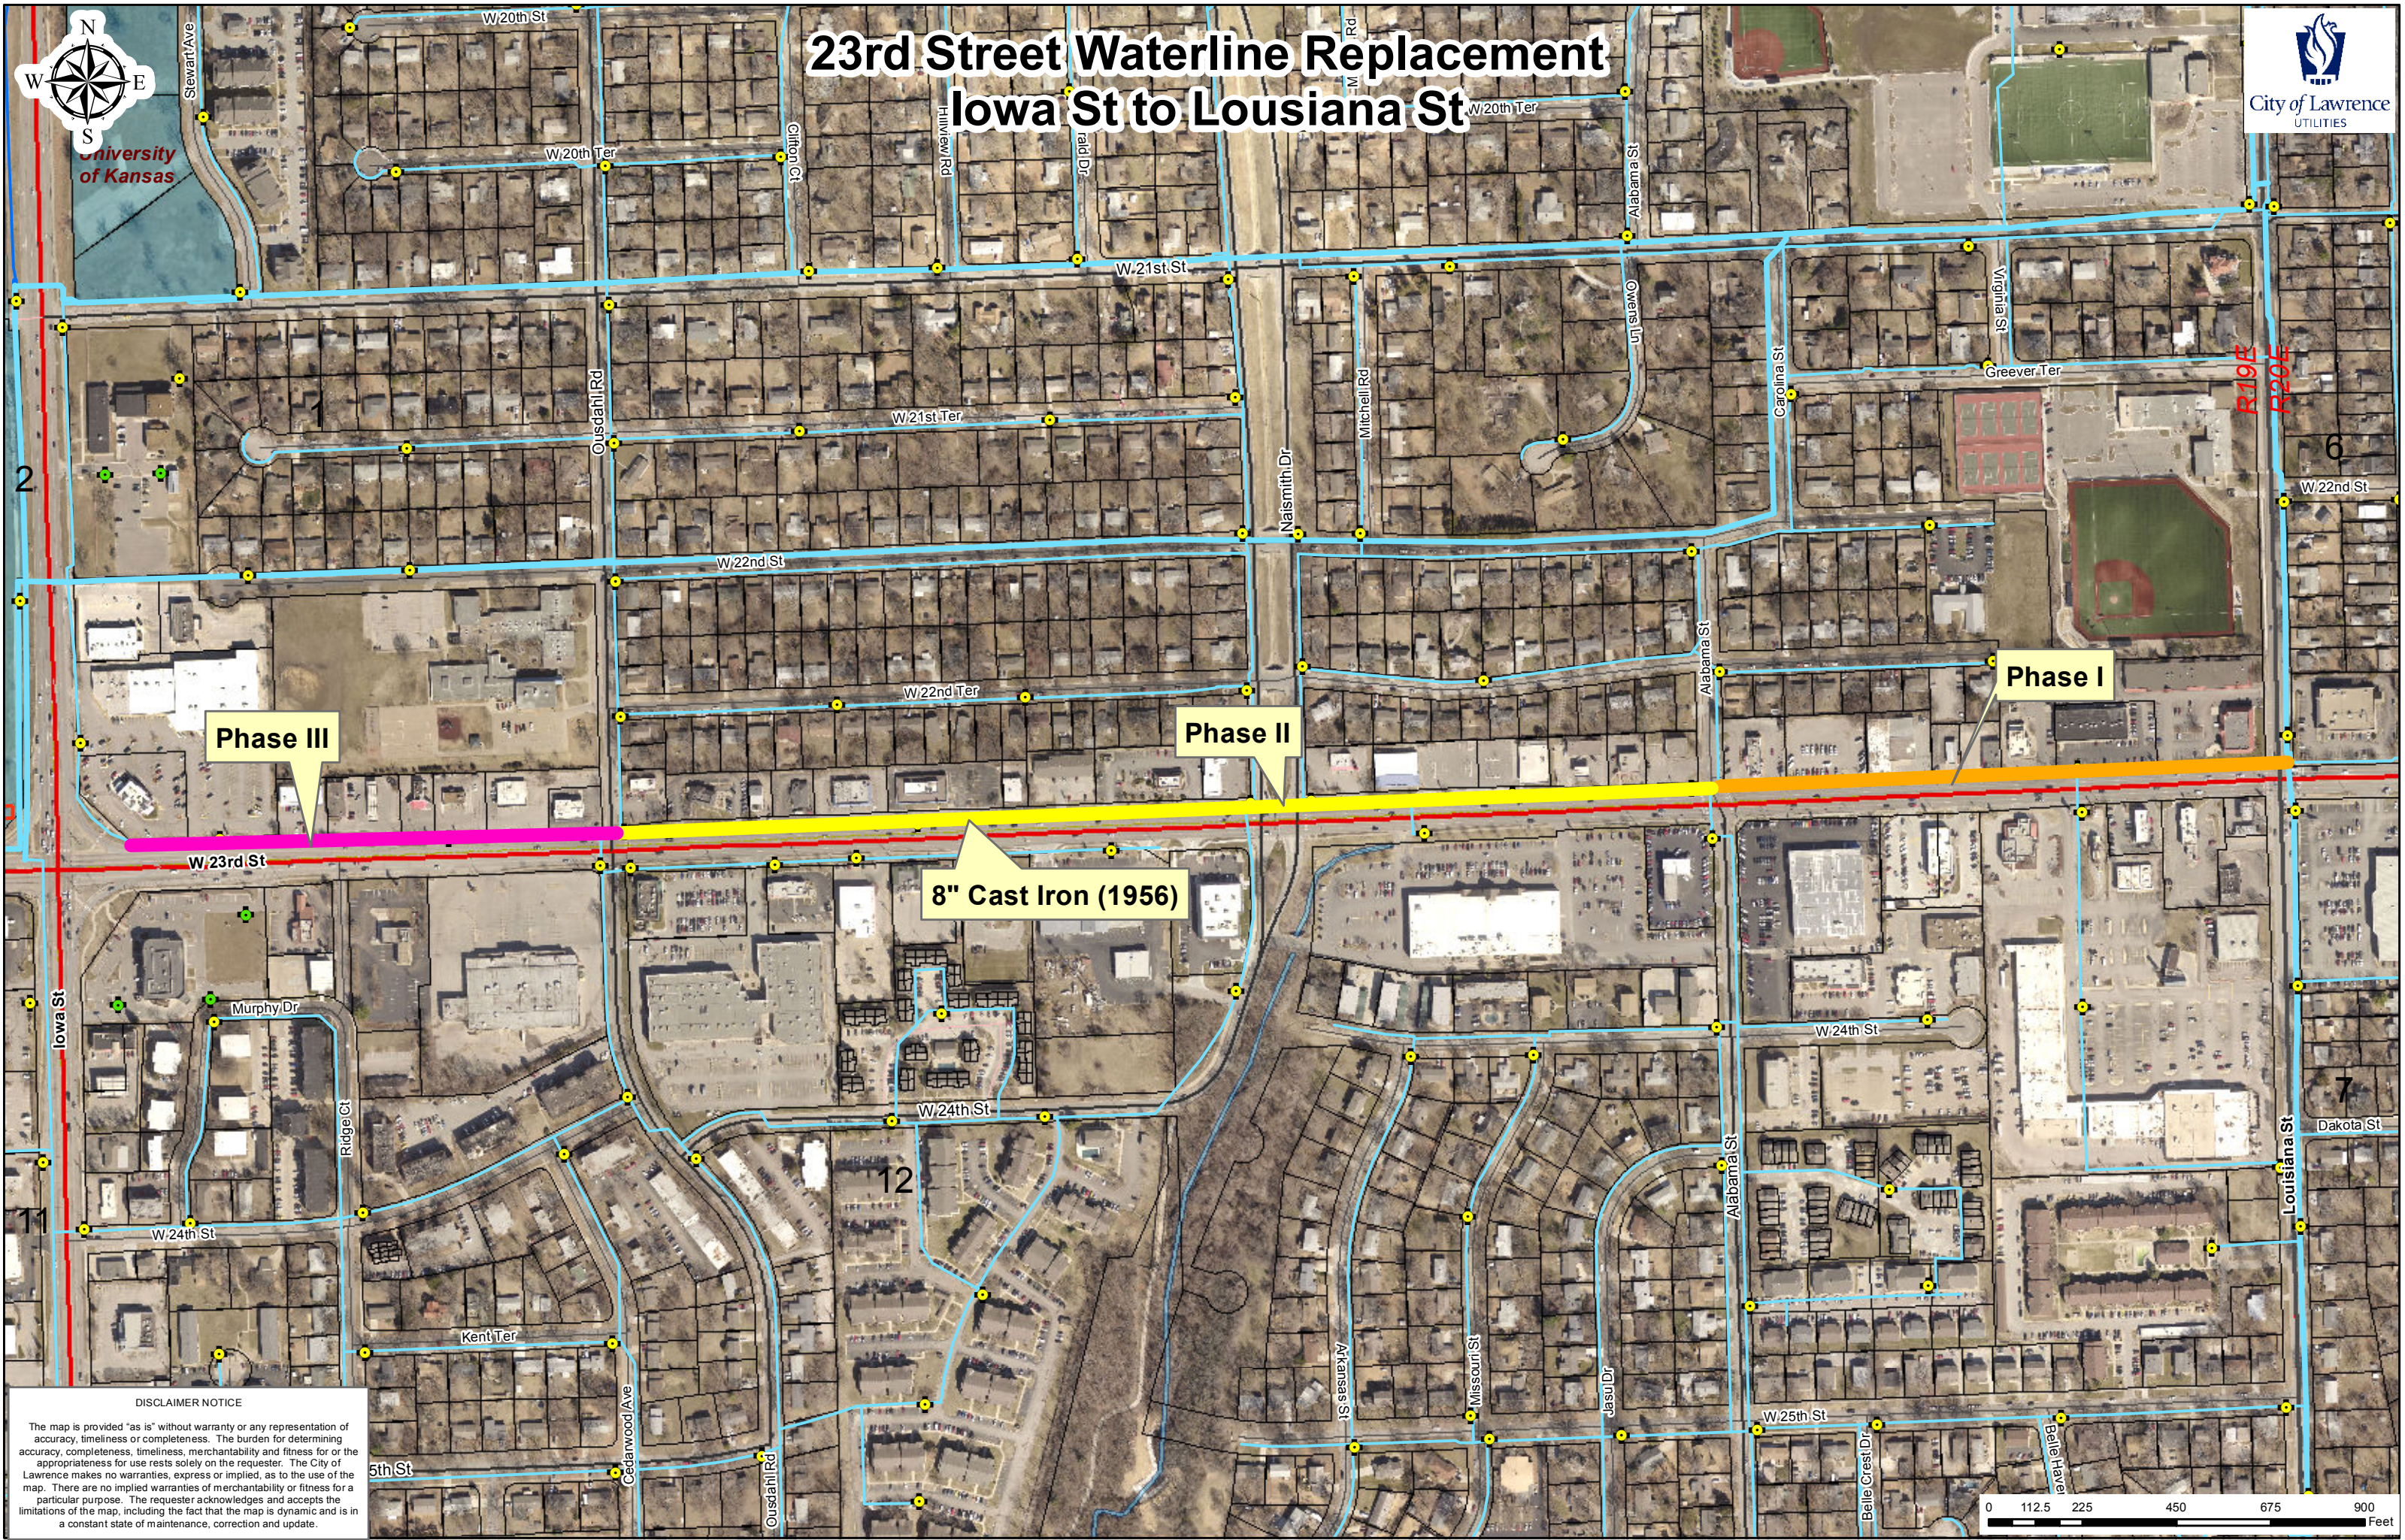

# 23rd Street Waterline Replacement Iowa St to Louisiana St

**DISCLAIMER NOTICE**  
The map is provided "as is" without warranty or any representation of accuracy, timeliness or completeness. The burden for determining accuracy, completeness, timeliness, merchantability and fitness for or the appropriateness for use rests solely on the requester. The City of Lawrence makes no warranties, express or implied, as to the use of the map. There are no implied warranties of merchantability or fitness for a particular purpose. The requester acknowledges and accepts the limitations of the map, including the fact that the map is dynamic and is in a constant state of maintenance, correction and update.