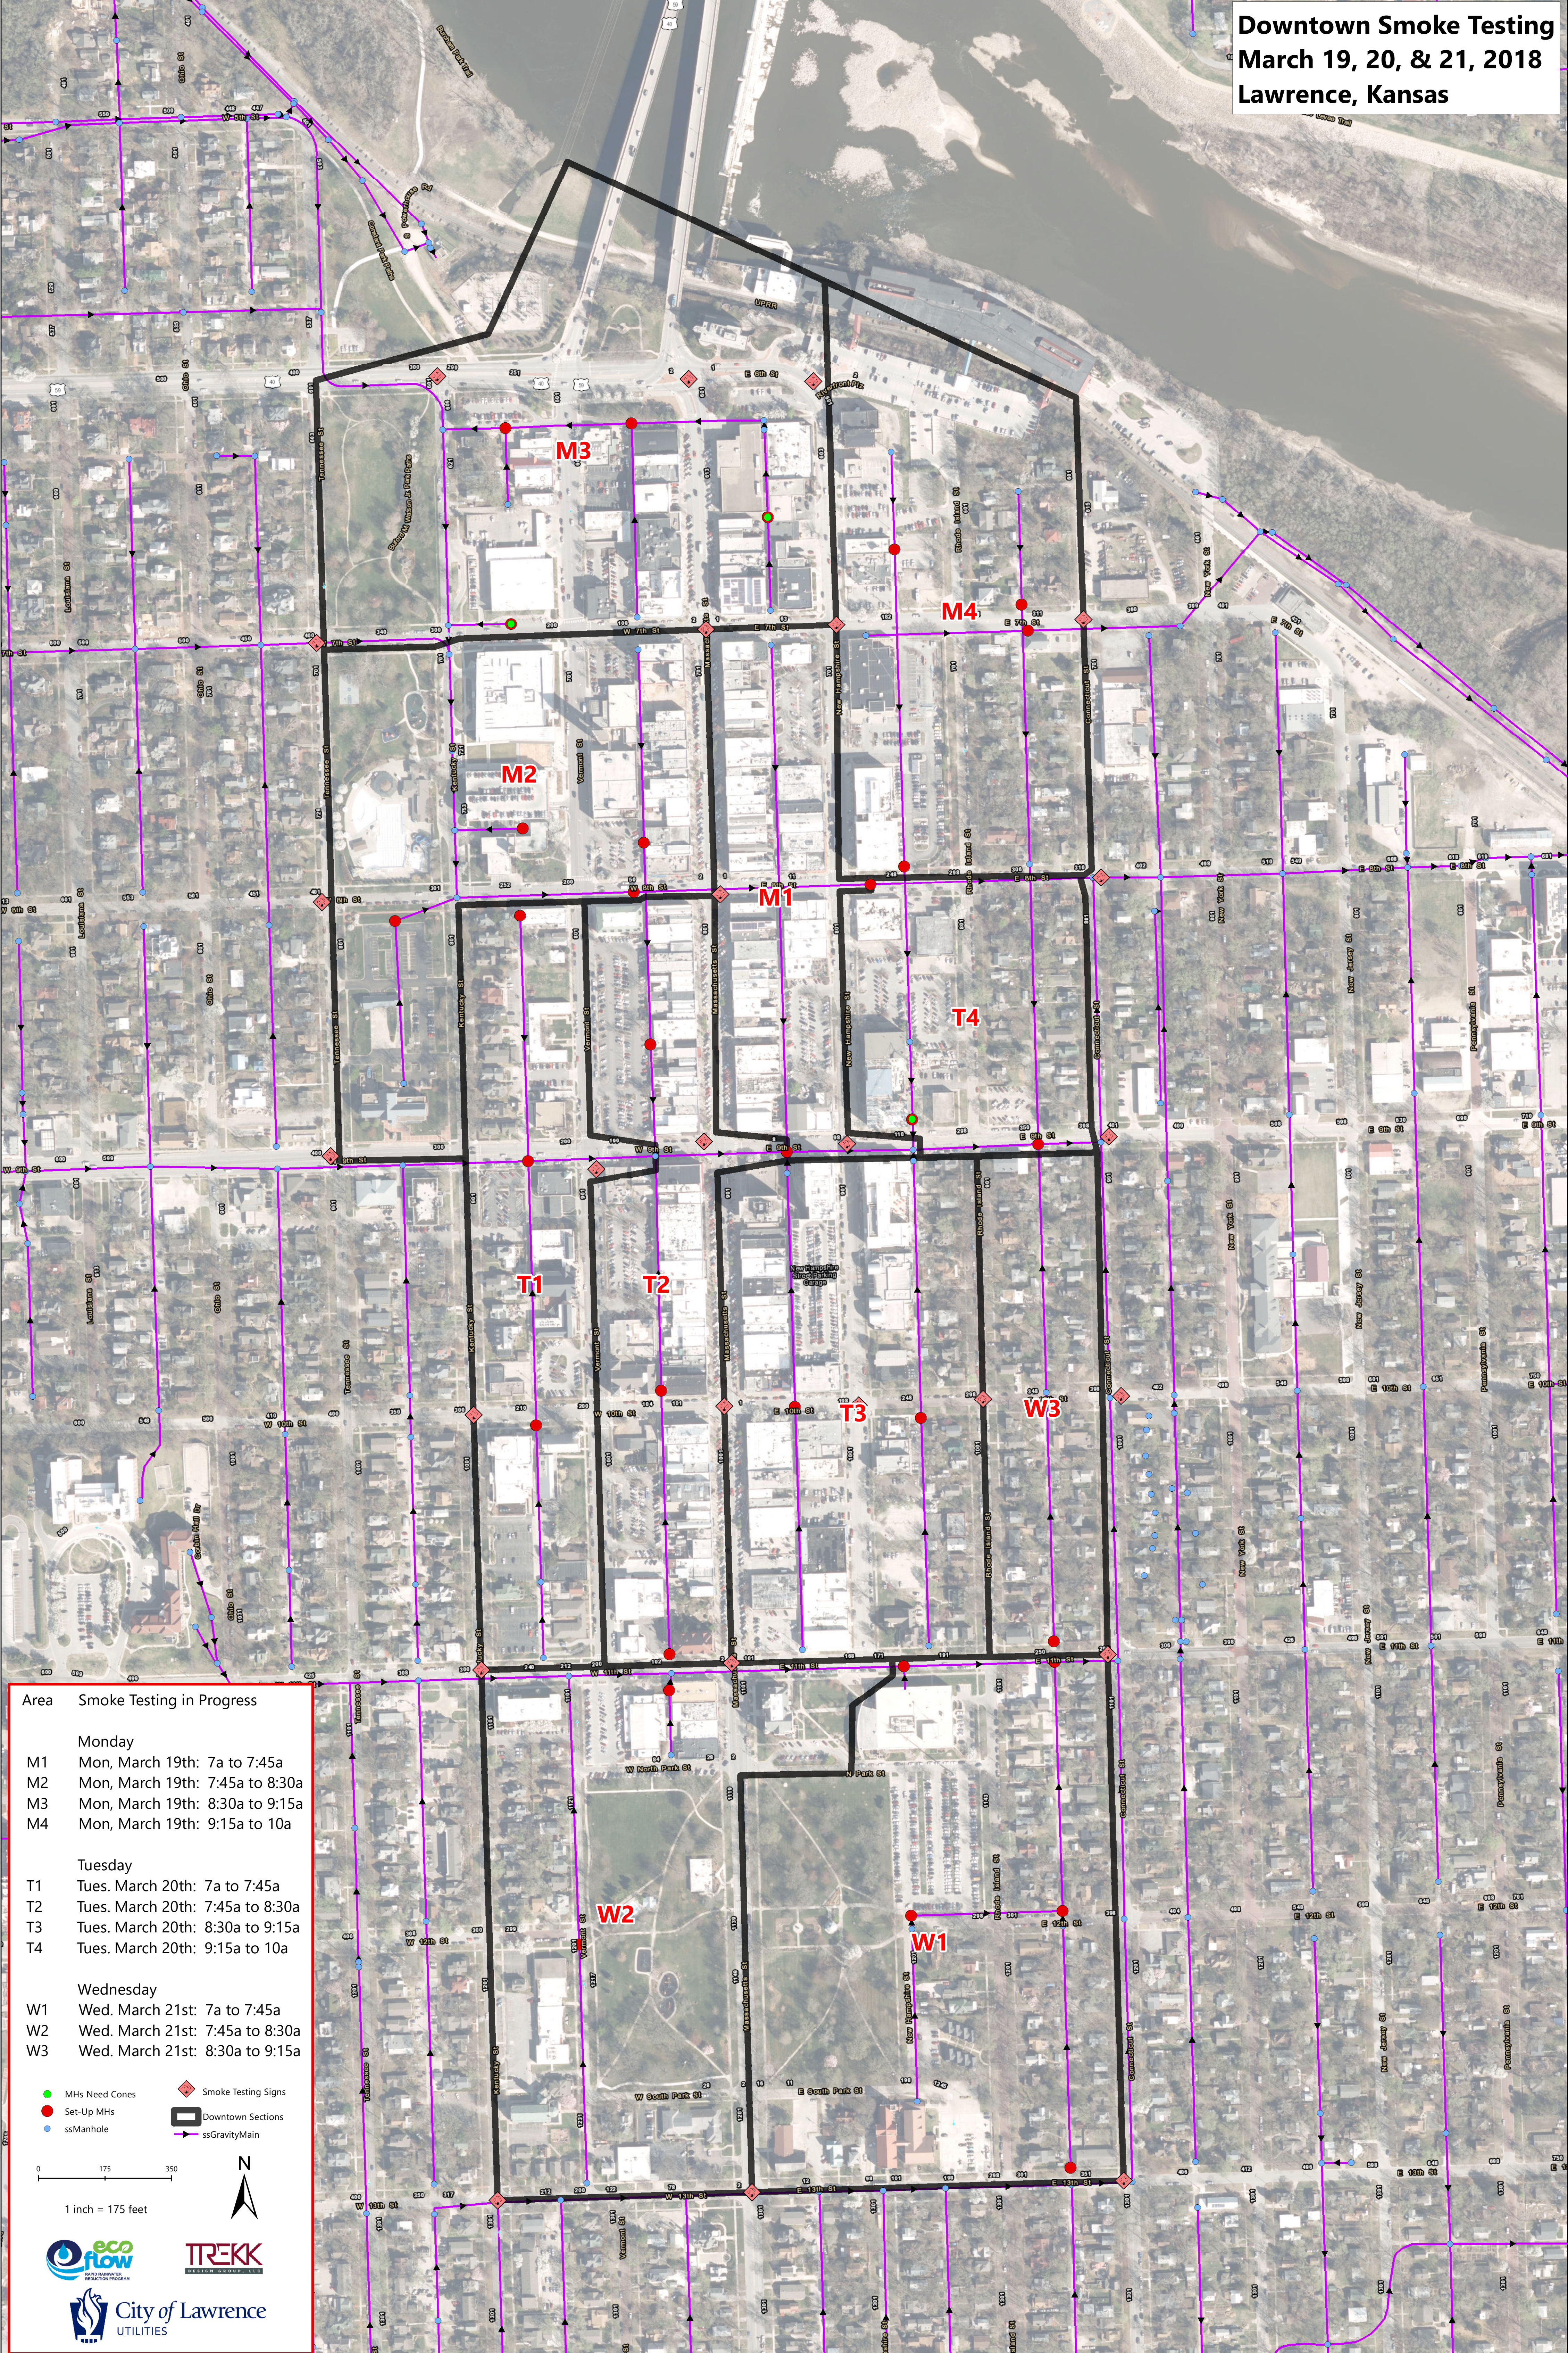

**Downtown Smoke Testing**  
**March 19, 20, & 21, 2018**  
**Lawrence, Kansas**

Area	Smoke Testing in Progress
<b>Monday</b>	
M1	Mon, March 19th: 7a to 7:45a
M2	Mon, March 19th: 7:45a to 8:30a
M3	Mon, March 19th: 8:30a to 9:15a
M4	Mon, March 19th: 9:15a to 10a
<b>Tuesday</b>	
T1	Tues, March 20th: 7a to 7:45a
T2	Tues, March 20th: 7:45a to 8:30a
T3	Tues, March 20th: 8:30a to 9:15a
T4	Tues, March 20th: 9:15a to 10a
<b>Wednesday</b>	
W1	Wed, March 21st: 7a to 7:45a
W2	Wed, March 21st: 7:45a to 8:30a
W3	Wed, March 21st: 8:30a to 9:15a

● MHS Need Cones     ◆ Smoke Testing Signs  
● Set-Up MHS       Downtown Sections  
● ssManhole     → ssGravityMain

0 175 350  
 1 inch = 175 feet