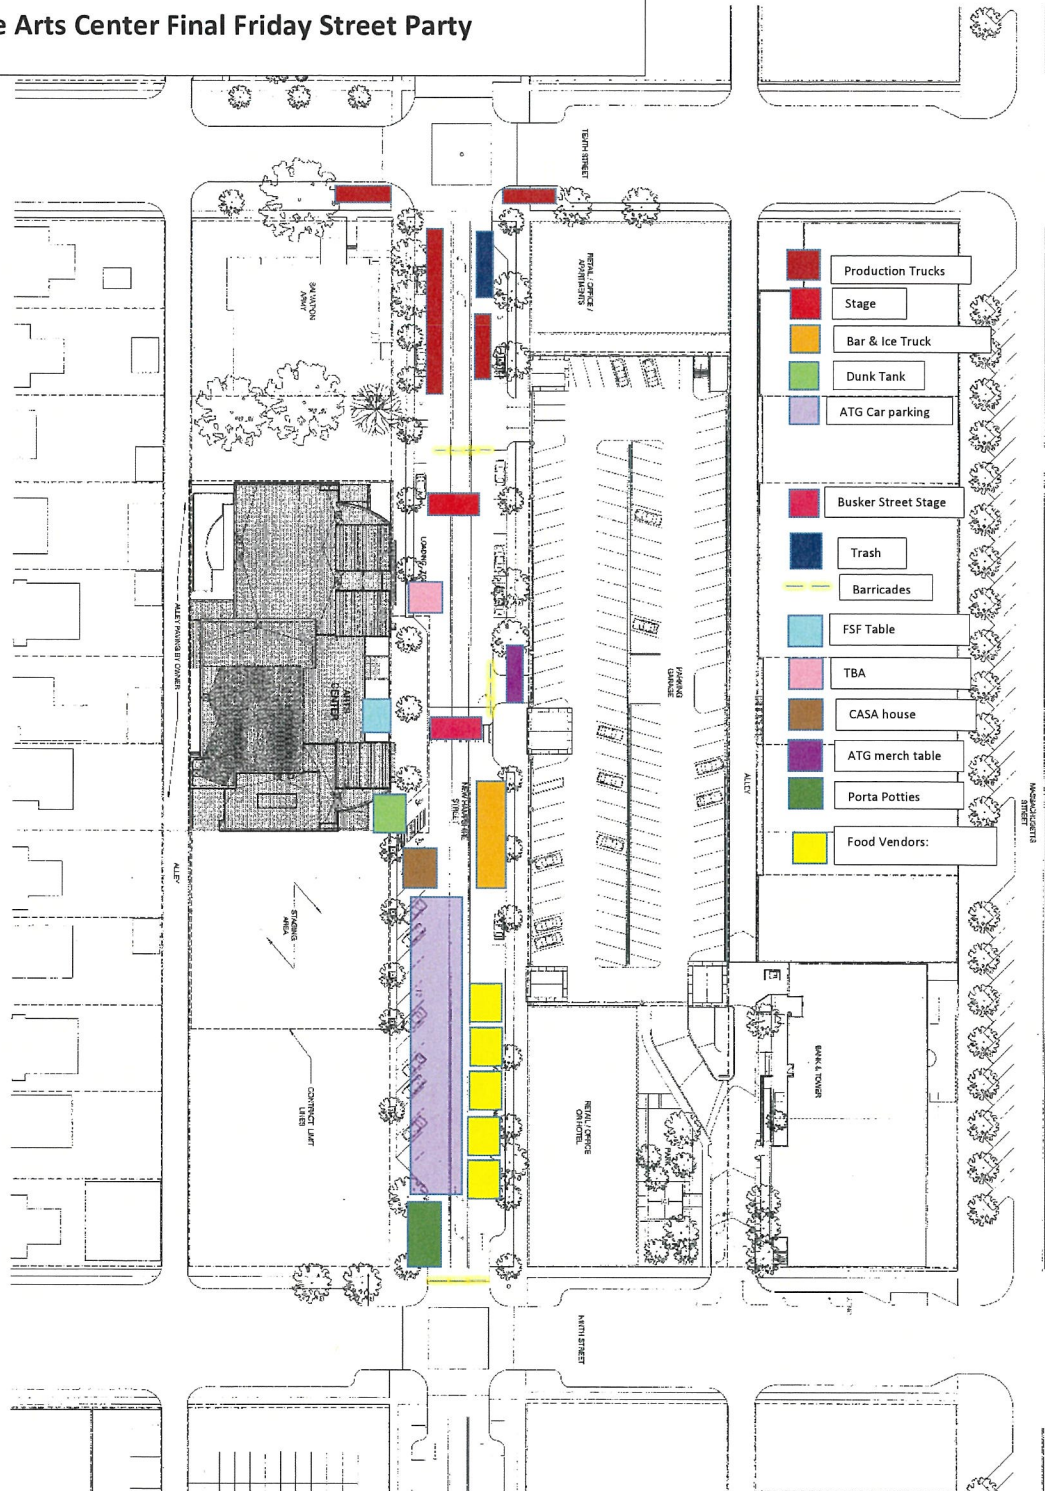

Friday, May 25, 2018

Lawrence Arts Center Final Friday Street Party

1 SITE PLAN
SCALE: 1/32" = 1' - 0"

A010

LAWRENCE ARTS CENTER

LAWRENCE - KANSAS

DATE PLOTTED: 05/23/18
DRAWN BY: C. B. BAY
CHECKED BY: J. B. BAY
SCALE: 1/32" = 1' - 0"