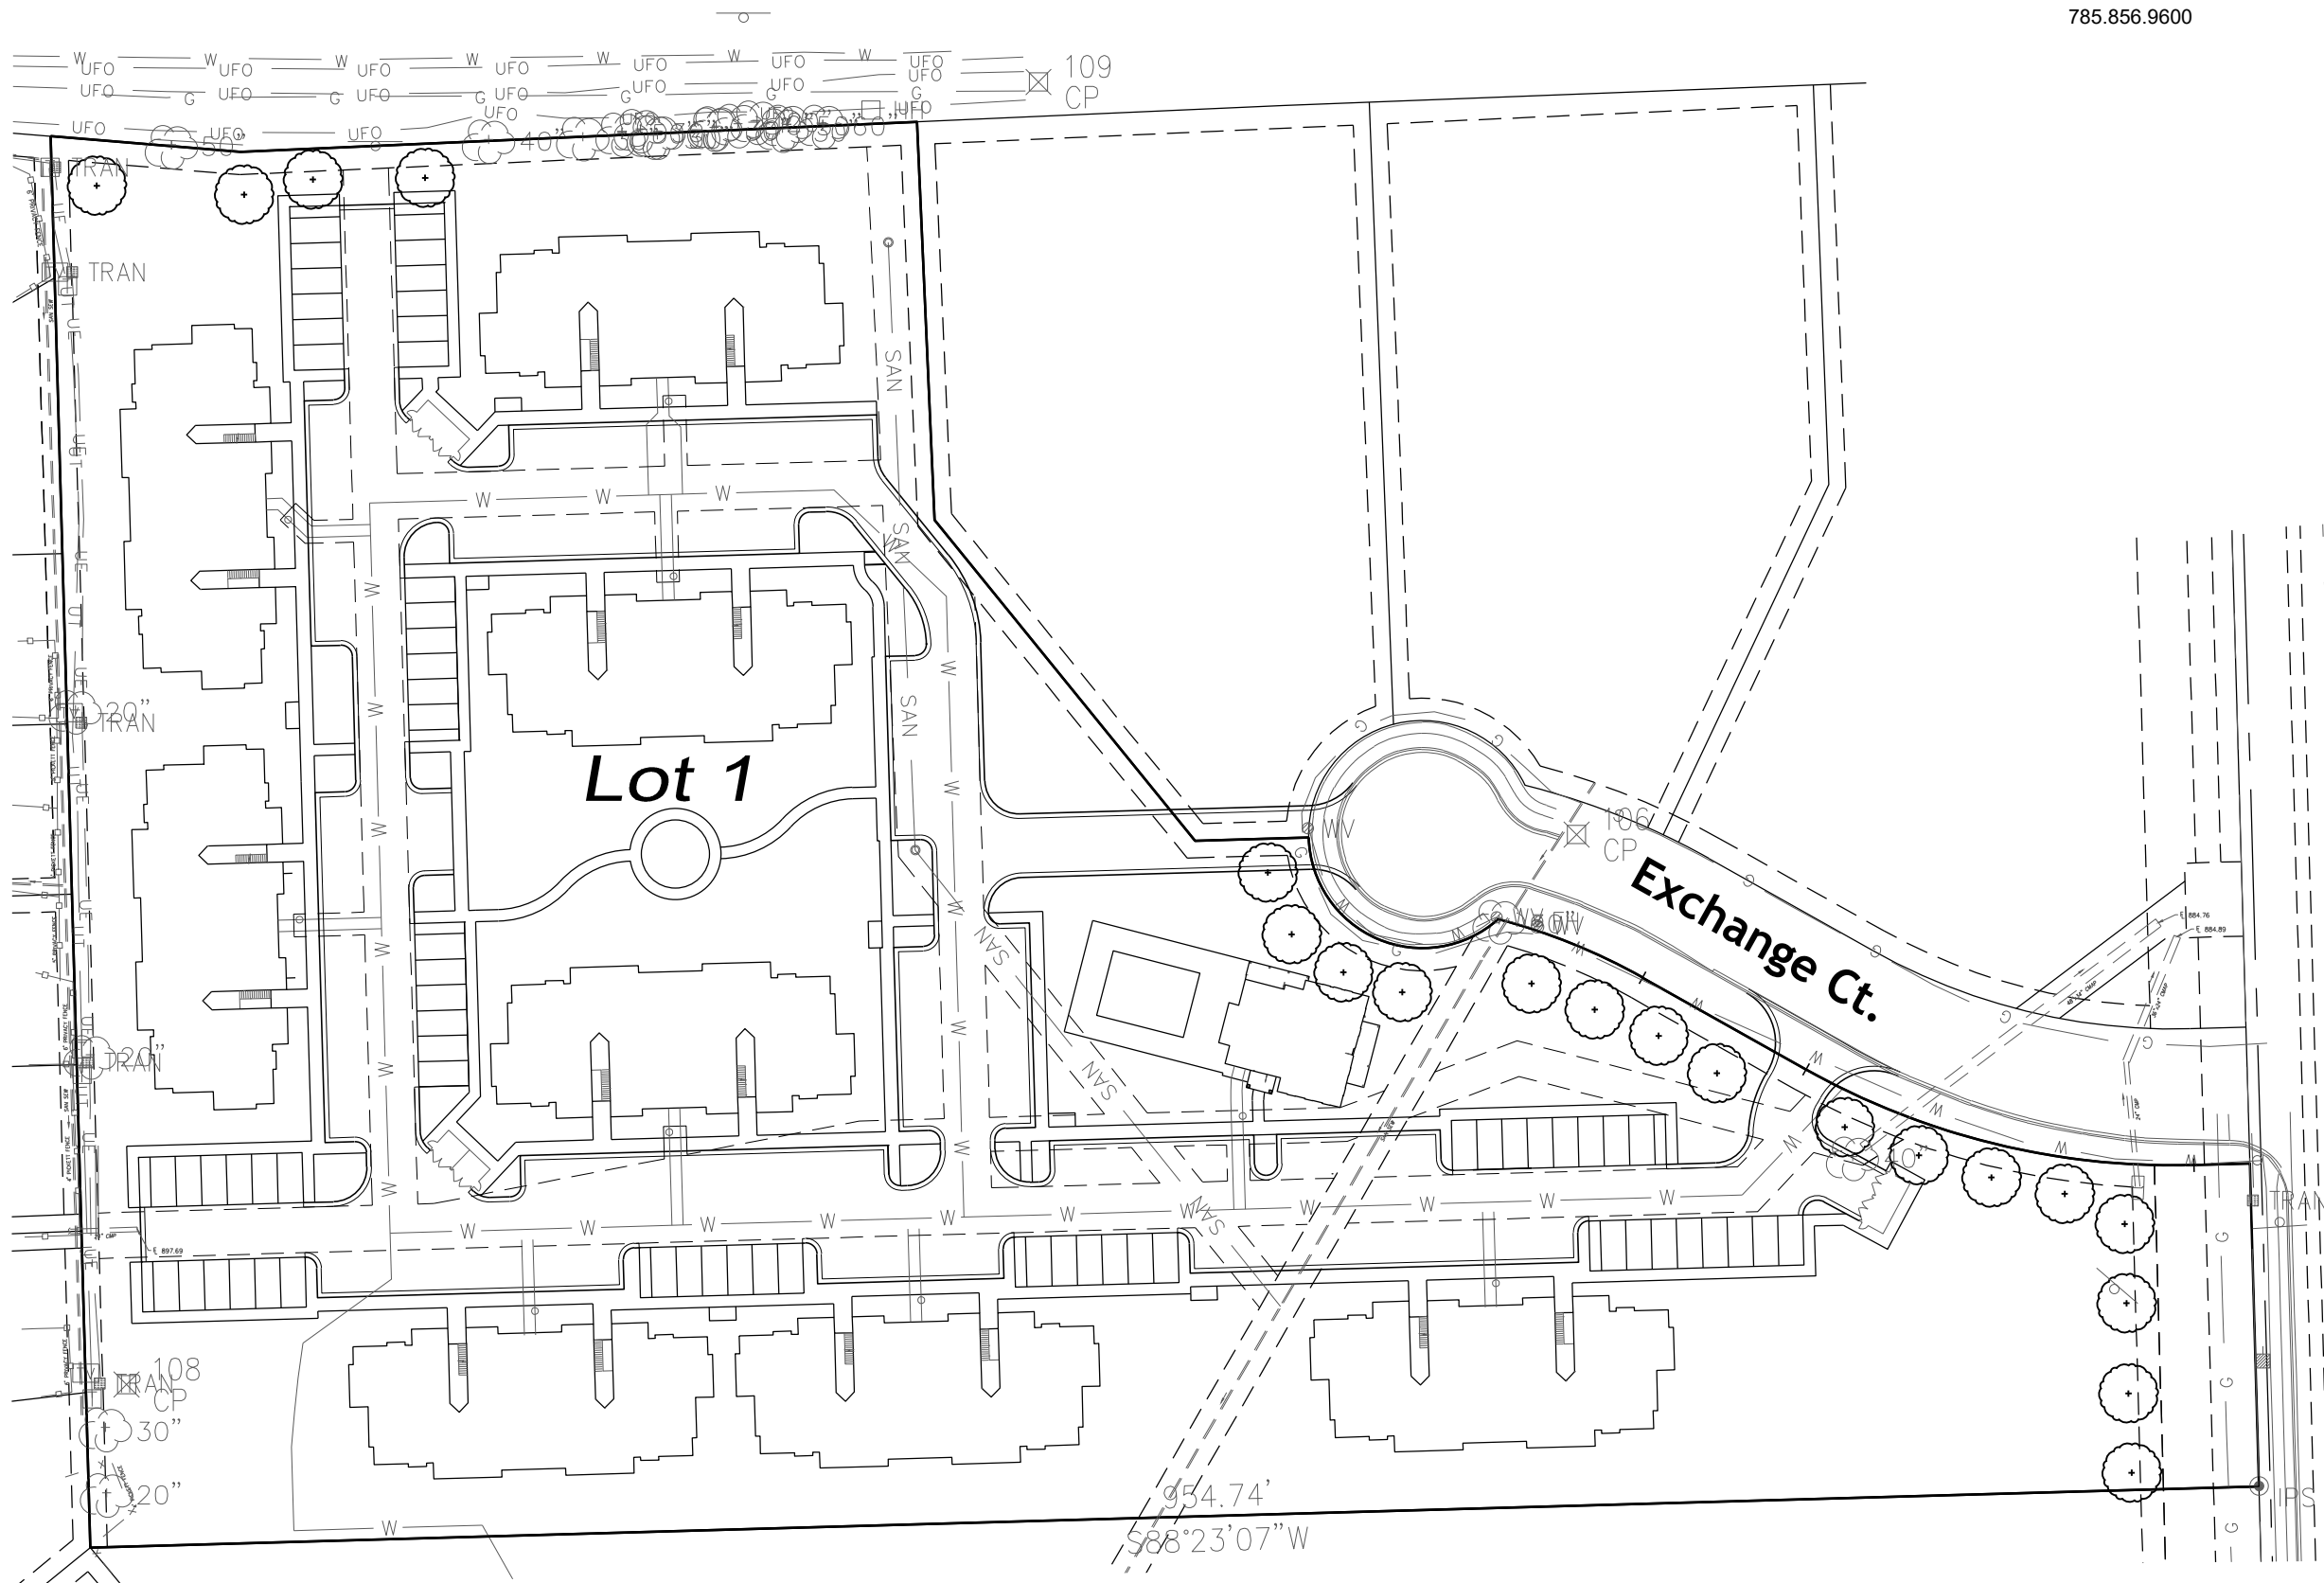

E. 23rd Road

FAIRFIELD APARTMENTS ADDITION NO. 1

MASTER STREET TREE PLAN

CFS Cook, Flatt & Strobel
ENGINEERS, P.A.

2121 Moodie Road
Lawrence, Kansas 66046
785.856.9600

Legend:

PROPOSED STREET TREES

O'Connell Road (E. 1600 Road)