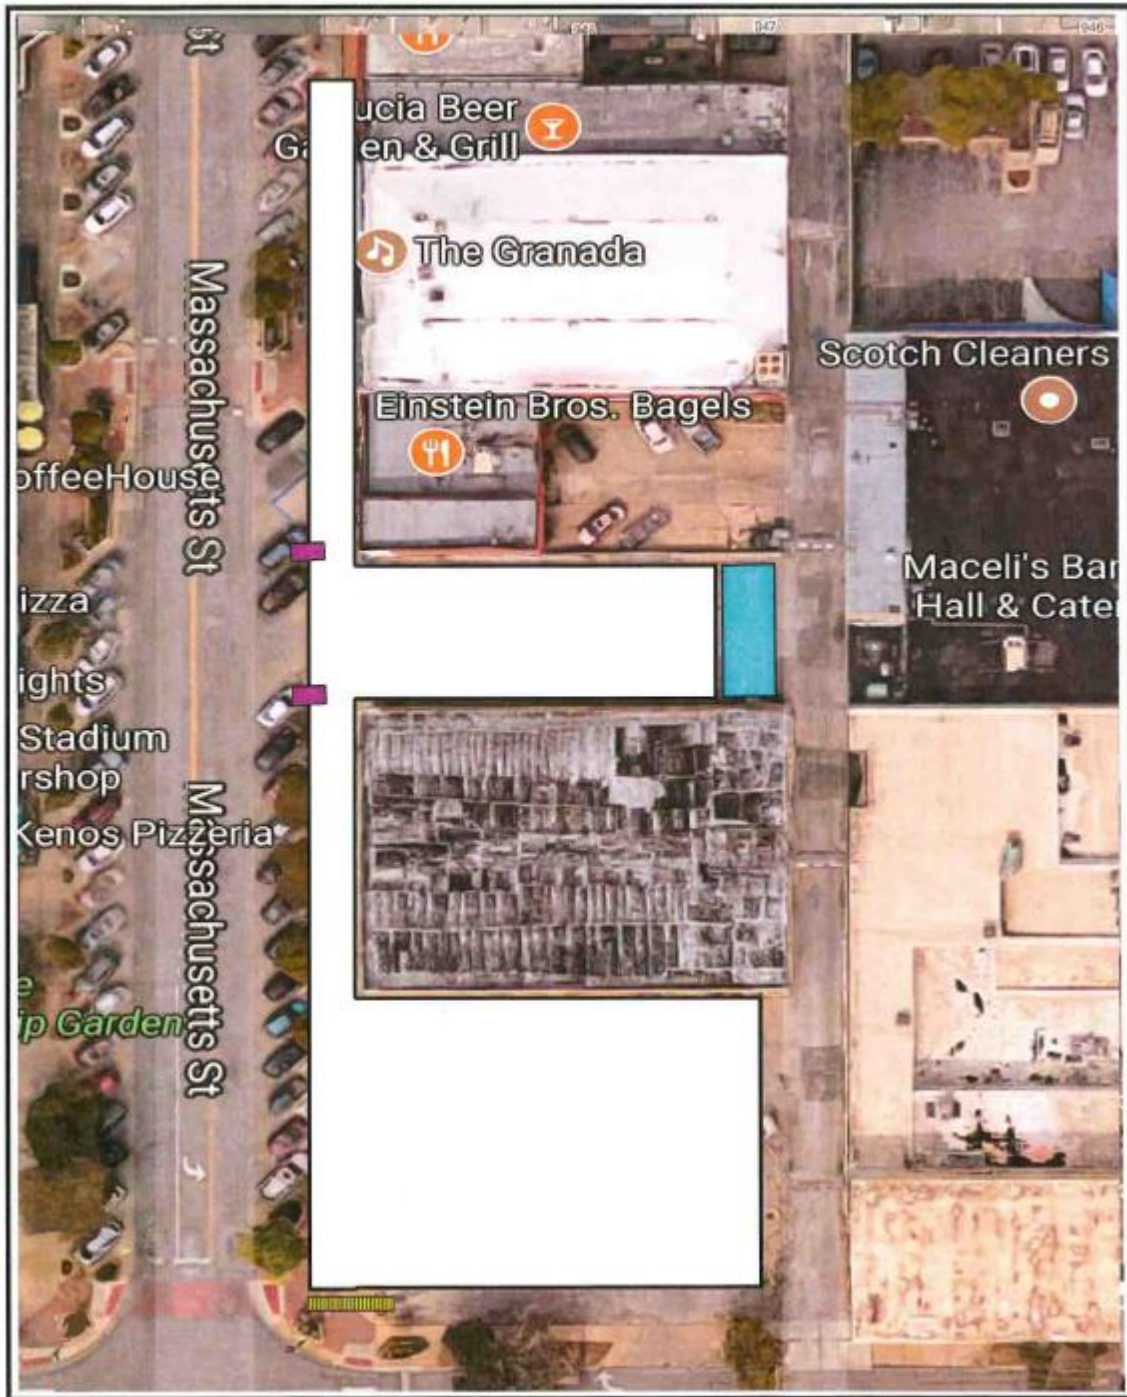

**SPECIAL EVENT PERMIT
LIVE ON MASS
SE-18-00291**

EVENT ADDRESS:	1020 Massachusetts St., Lawrence, KS & 1000 block of Massachusetts St.		
APPLICANT:	Mike Logan @ The Granada	Property Owner:	The Granada, LLC
APPLICANT ADDRESS:	1020 Massachusetts St. Lawrence, KS 66044	Owner Address:	1020 Massachusetts St. Lawrence, KS 66044
EVENT DATE(S):	September 21, 2018		Event Type: 5
Description:	Live music event with vendor booths, small stage in the 1000 block of Massachusetts St.		
EVENT TIME	6pm to 12:00am		Event Number: 3 City Commission Approved 7-17-2018

CONDITIONS OF APPROVAL

- a. Special Event Permit must be displayed on site during hours of operation.
- b. Temporary sign permit must be obtained from Development Services if temporary signage is to be used.
- c. Controlled secure event area must be maintained at all times.
- d. Display area, tent or structure may not be within 25' of public right-of-way and 20' away from the building.
- e. Vehicles used for storage of merchandise for event may only be on site during the approved hours of operation.
- f. Trash receptacles or other sanitation provisions, as needed.
- g. Street and sidewalk barricades shall be in conformance with Street Event Permit CL-27379 approved on 7-17-2018.

**SPECIAL EVENT PERMIT
LIVE ON MASS
SE-18-00291**

STAGE **BAGGED METER** * WHITE SPACE INDICATES
ENTRANCE **EVENT AREA**

Event Diagram –1000 Block of Massachusetts St.