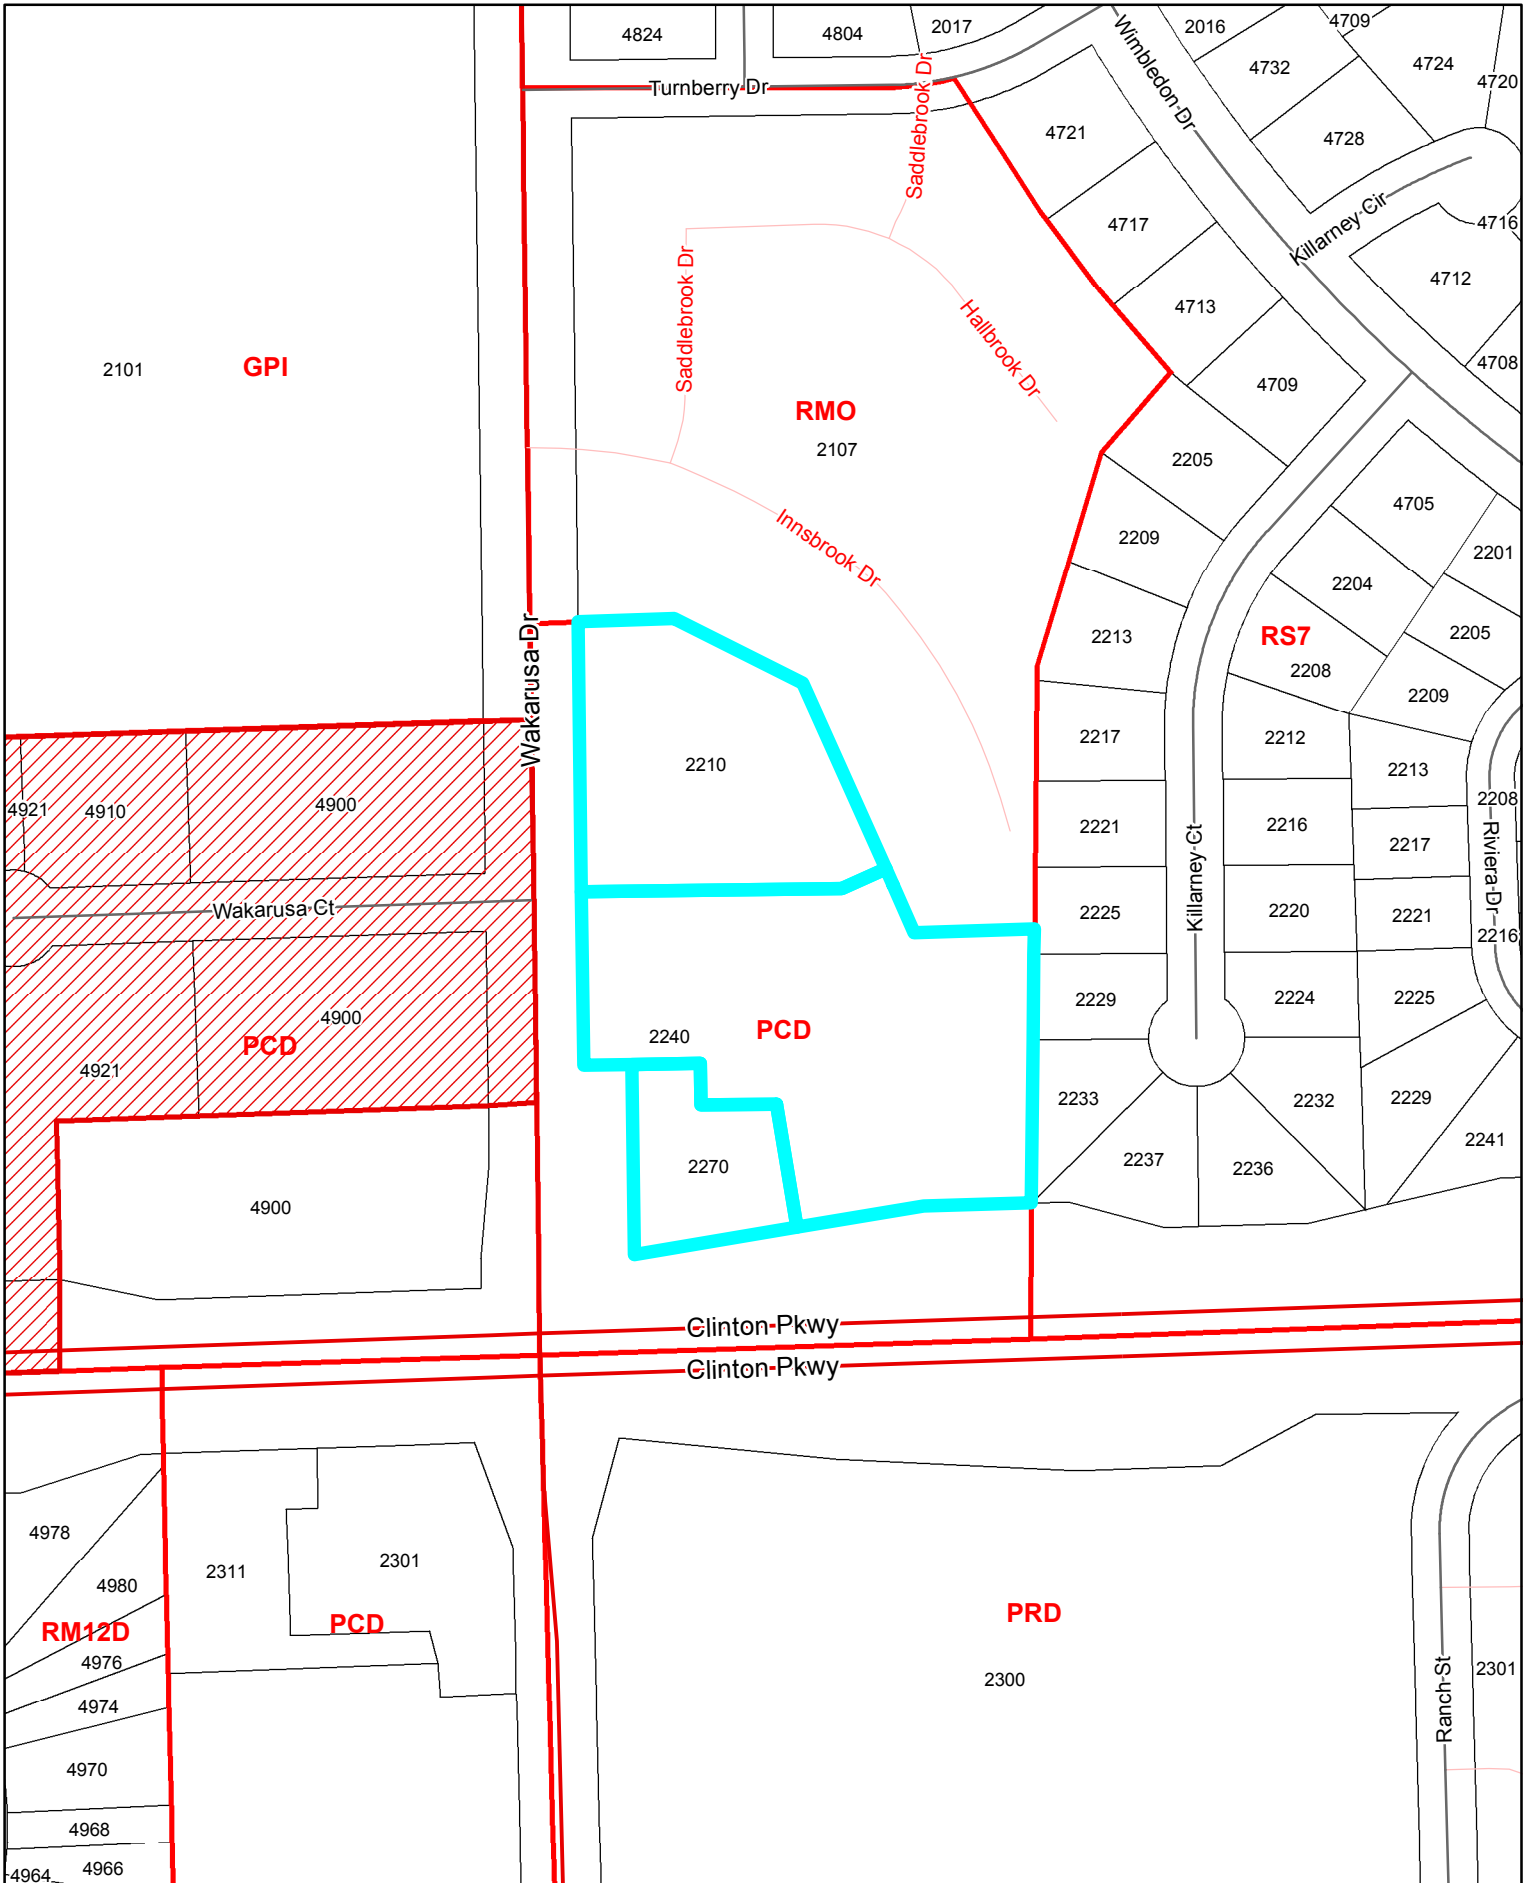

1 inch = 200 feet

DISCLAIMER NOTICE

Date: 7/26/2018

2101 GPI

RMO

2107

PCD

PCD

RS7

RM12D

PCD

PRD

Glinton Pkwy

Glinton Pkwy

Ranch St

4824

4804

2017

2016

4709

4732

4724

4720

Turnberry Dr

Saddlebrook Dr

Wimbledon Dr

4721

4728

4716

4717

Killarney Cir

4712

4713

4709

4708

Saddlebrook Dr

Hallbrook Dr

2101

RMO

2107

2205

2209

4705

Innsbrook Dr

2201

2205

2204

2201

2208

2205

Wakarusa Dr

RS7

2208

2209

4921

4910

4900

2210

2213

2212

2213

Wakarusa Ct

4921

4900

4900

2217

2216

2217

2221

2220

2221

2225

2224

2225

2229

2232

2229

2233

2237

2236

2237

2236

2241

2240

2270

Glinton Pkwy

Glinton Pkwy

2208

2216

2221

2225

2232

2237

2236

2241

2241

4978

4980

2311

2301

RM12D

PCD

PRD

4976

4974

4970

4968

4966

4964

2300

2301